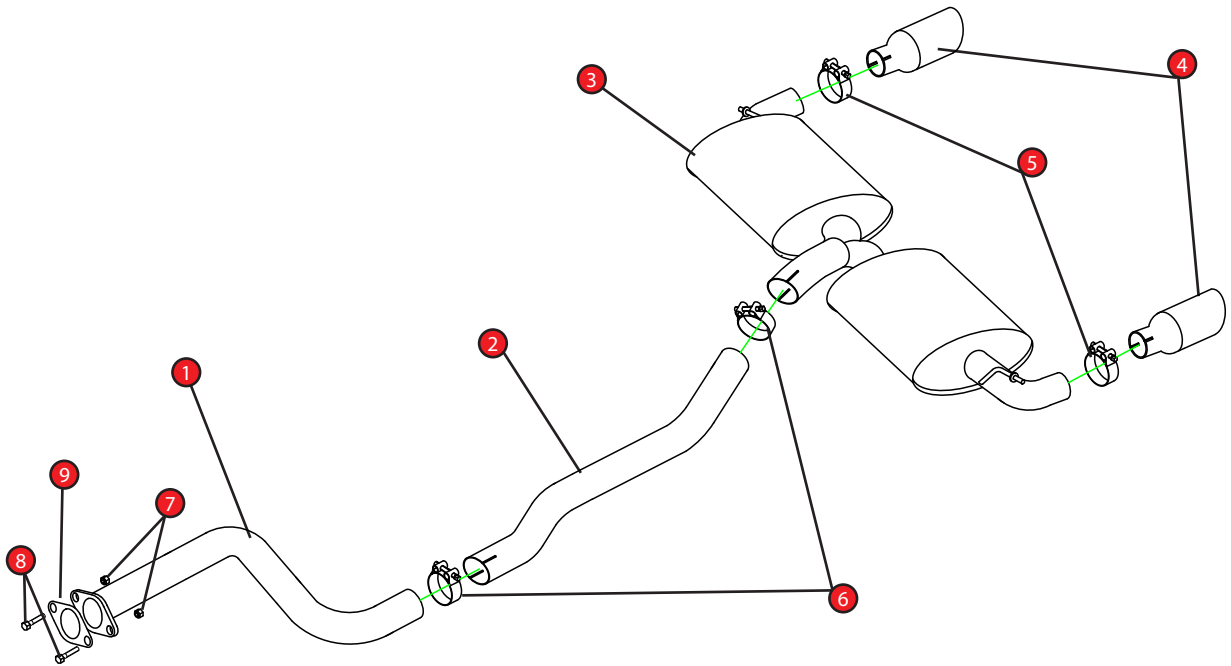

Case 10

CAR	Focus ST 2.5Turbo 225	PART NO.	SFD067
YEAR	06-11	FIT KITS	128 FK
NOTES	Where not supplied use original fittings	FEATURES	Pipe diameter:- 76mm/3"

NO.	PART NO.	DESCRIPTION	QTY
1	1235FD	Front Pipe	1
2	1236FD	Link Pipe	1
3	1237FD	Rear Silencer	1
4	Z023.10061	Polished Trim	2
Fit Kit			
5	Z016.10064	66mm H/D Clamp	2
6	Z016.10062	79mm H/D Clamp	2
7	Z017.11017	M10 Nut	2
8	Z017.10096	M10 x 40mm Hex Head Bolt	2
9	Z033.10063	Gasket	1

DATE	26/06/2023
ISSUE	03
AUTHORISED	S Shipley

NOTE: ENSURE SCORPION SYSTEM IS CLEAR OF MOVING PARTS AND ALL ORIGINAL FUNCTIONS WORK CORRECTLY.

Checked By _____